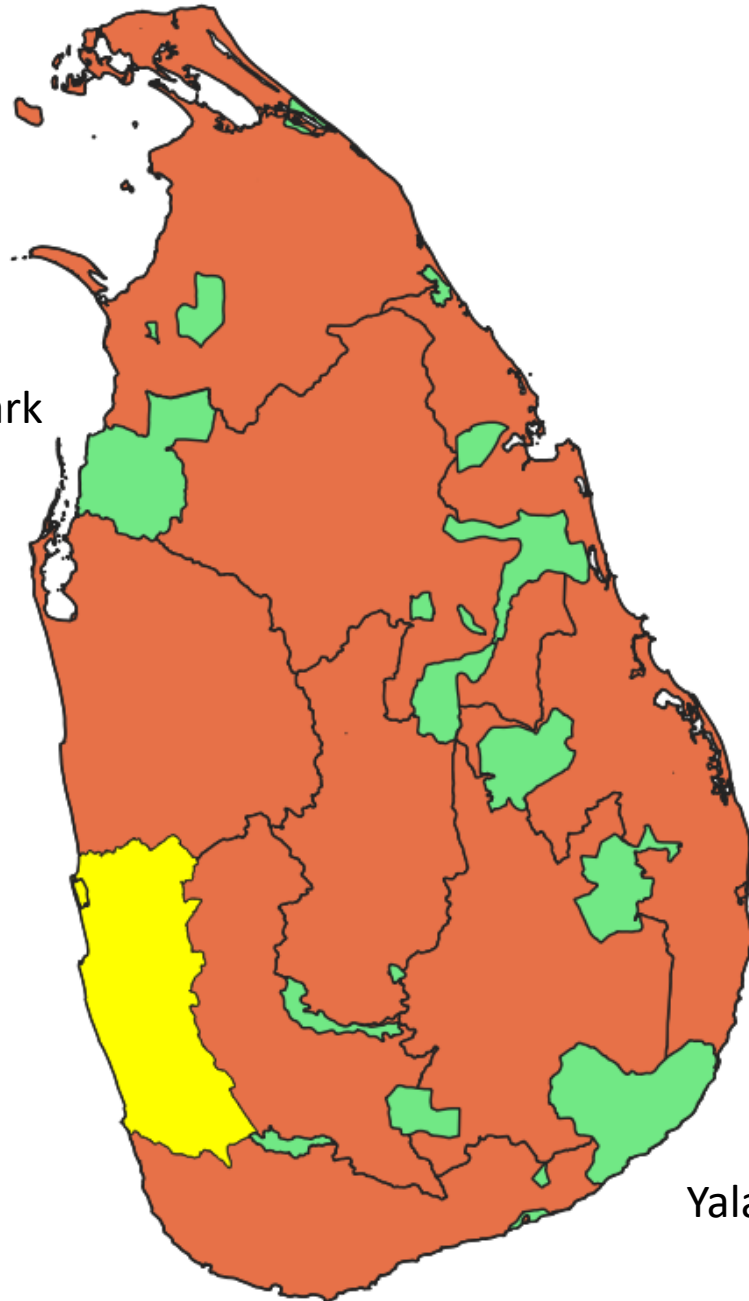

African Swine Fever out break in Sri Lanka

Tharaka Prasad BVSc MSc

Director Wildlife Health

Department of Wildlife Conservation, Sri Lanka

Switch map ▾

Search...

History of onset ASF

- Not cleared history but guess it has reported early October 2024 in western province of Sri Lanka and further spreads other areas.
- Officially **announced** its **ASF by Sri Lankan Government**, Affected 130 pig herds/farms and **Wild boars outside and inside PAs**.
- Case origin is also Unknown.??
- First **Wild** case reported in UVA region (Yala NP) on **15 October 2024**
- Majority of the Wild samples sending as long bones.
- Reported as **+Ve** for both PRRS and ASF by a **Realtime PCR**.@ VRI Kandy through VIC Monaragala.

Type to locate (Ctrl+K)

Coordinate 83.241,6.788 Scale 1:3502917 Magnifier 100% Rotation 0.0° Render EPSG:4326

Wilpattu National Park

Yala national Park

Wilpathu National Park

Western Province

Yala National Park

Wild boar deaths

Occurrence in Veterinary rangers

Yala National Park block 1

Continued Monitoring.
70 Sq.km

Bordering by
Sea, River