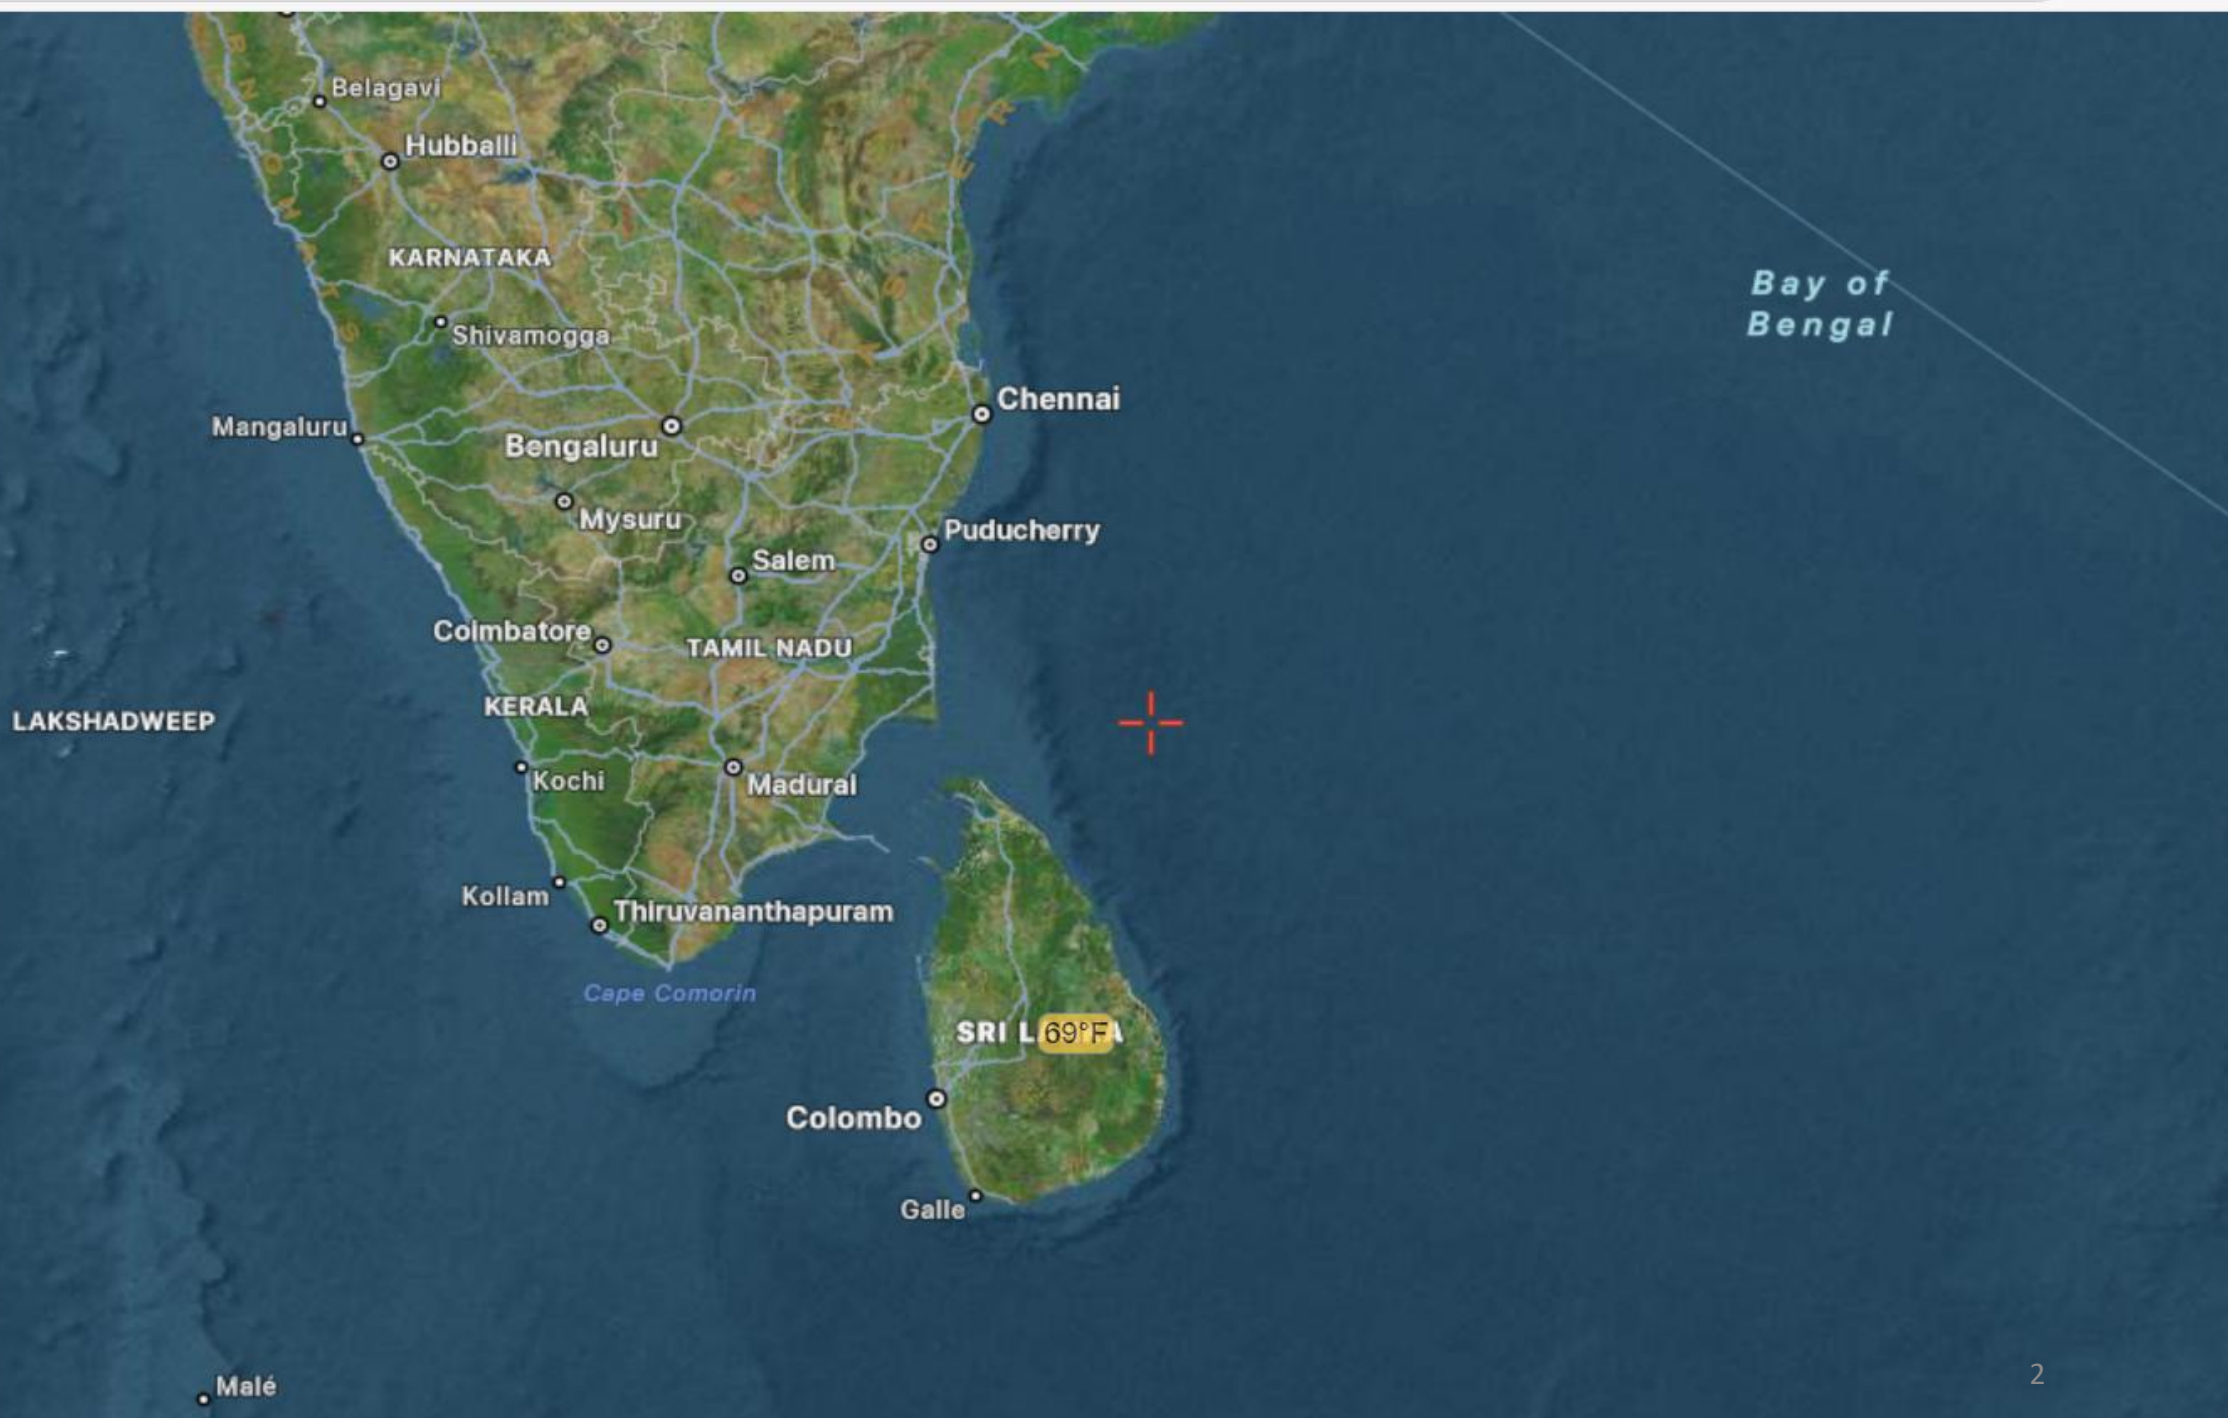

African Swine Fever out break in Sri Lanka

Tharaka Prasad BVSc MSc

Director Wildlife Health

Department of Wildlife Conservation, Sri Lanka

Switch map ▾

Search...

History of onset ASF

- Not cleared history but guess it has reported early October 2024 in western province of Sri Lanka and further spreads other areas.
- Officially **announced** its **ASF by Sri Lankan Government**, Affected 130 pig herds/farms and **Wild boars outside and inside PAs**.
- Case origin is also Unknown.??
- First **Wild** case reported in UVA region (Yala NP) on **15 October 2024**
- Majority of the Wild samples sending as long bones.
- Reported as **+Ve** for both PRRS and ASF by a **Realtime PCR**.@ VRI Kandy through VIC Monaragala.

Death of Wild bores

Collection of Data by DWC,

- introducing hot line 1992, and WhatsApp.
- Two localities of PAS reported near the Park bungalows.
- Banding caring uncooked pork products to National Parks by all public & staff.
- Officials and Public Reported [data recorded](#) daily
- Requested to carcass disposal method when reported out side the PAS from authorities of Local government prevents further spreads.