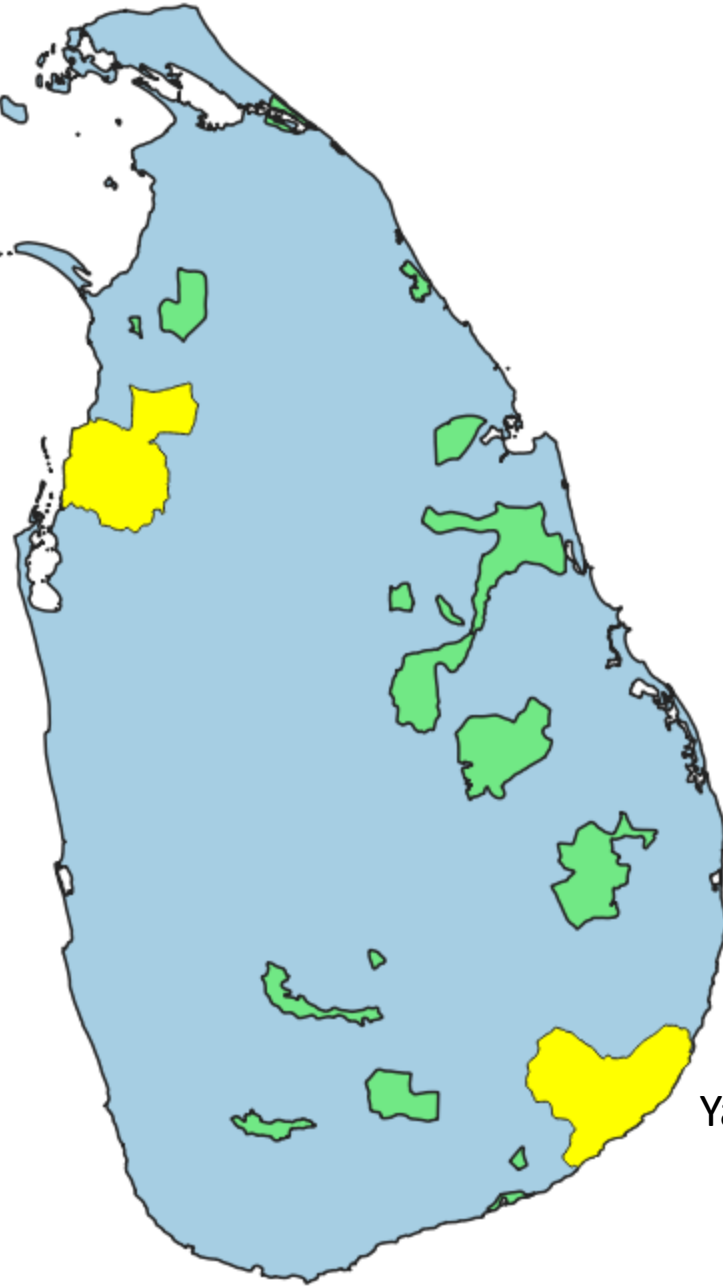

African Swine Fever out break in Sri Lanka

Tharaka Prasad BVSc MSc

Director Wildlife Health

Department of Wildlife Conservation, Sri Lanka

Switch map ▾

Search...

History of onset ASF

- Not cleared history but guess it has reported early October 2024 in western province of Sri Lanka and further spreads other areas.
- Officially **announced** its **ASF by Sri Lankan Government**, Affected 130 pig herds/farms and **Wild boars outside and inside PAs**.
- Case origin is also Unknown.??
- First **Wild** case reported in UVA region (Yala NP) on **15 October 2024**
- Majority of the Wild samples sending as long bones.
- Reported as **+Ve** for both PRRS and ASF by a **Realtime PCR**.@ VRI Kandy through VIC Monaragala.

Type to locate (Ctrl+K)

Coordinate 83.241,6.788 Scale 1:3502917 Magnifier 100% Rotation 0.0° Render EPSG:4326

Wilpattu National Park

Yala national Park

Wilpathu National Park

Western Province

Yala National Park