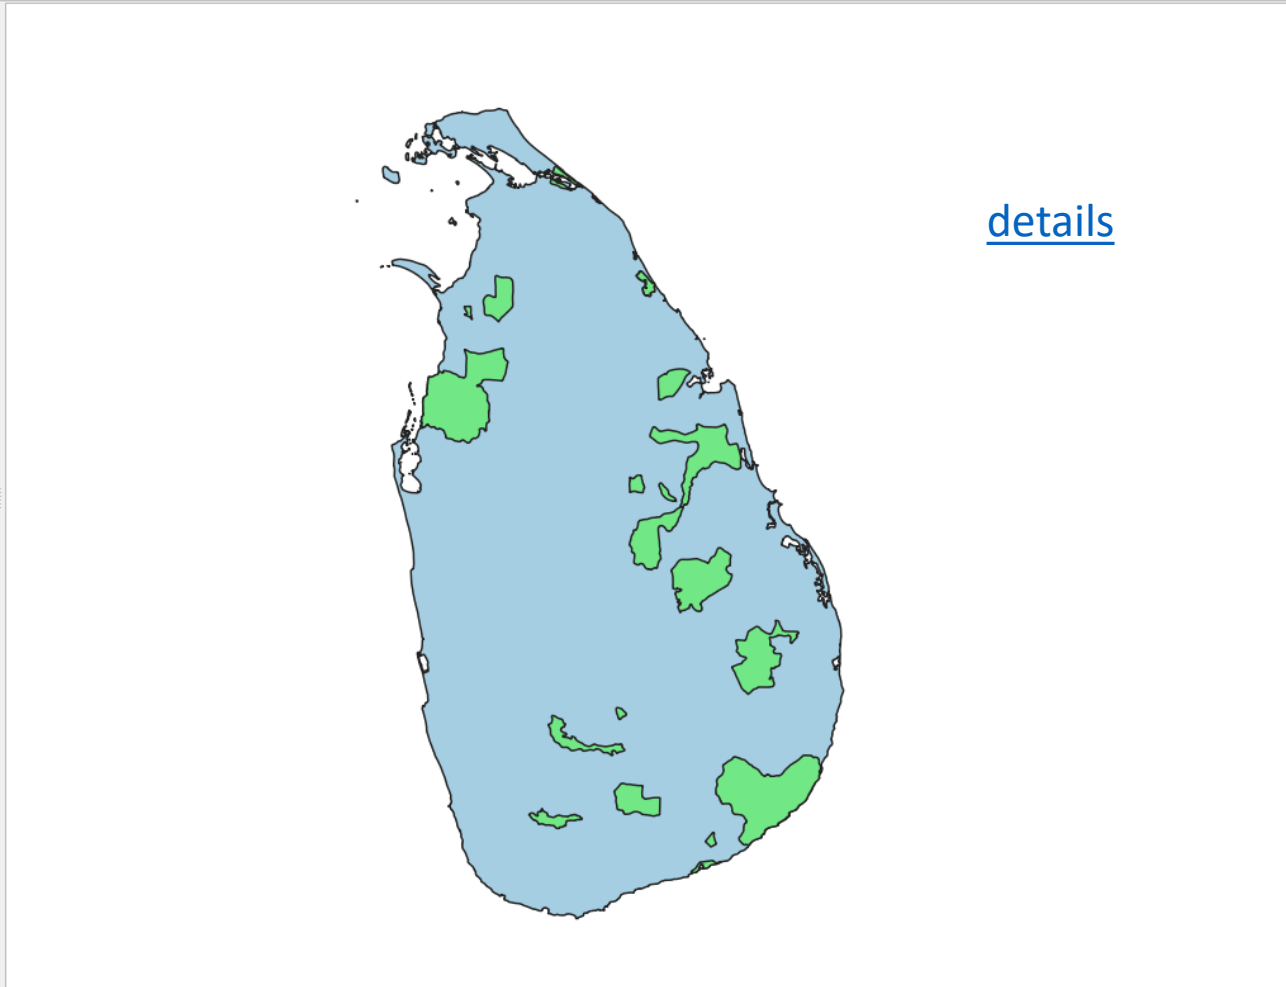

African Swine Fever out break in Sri Lanka

Tharaka Prasad BVSc MSc

Director Wildlife Health

Department of Wildlife Conservation, Sri Lanka

Switch map ▾

Search...

History of onset ASF

- Not cleared history but guess it has reported early October 2024 in western province of Sri Lanka and further spreads other areas.
- Officially **announced** its **ASF by Sri Lankan Government**, Affected 130 pig herds/farms and **Wild boars outside and inside PAs**.
- Case origin is also Unknown.??
- First **Wild** case reported in UVA region (Yala NP) on **15 October 2024**
- Majority of the Wild samples sending as long bones.
- Reported as **+Ve** for both PRRS and ASF by a **Realtime PCR**.@ VRI Kandy through VIC Monaragala.

WILD BOAR DEATH'S SL

Browser

Refresh Filter Home Favorites

- Spatial Bookmarks
 - Project Bookma
 - User Bookmarks
- Home
- C:\
- D:\
- F:\
- H:\
- GeoPackage
- SpatialLite
- PostGIS
- MSSQL

Layers

Parks
 LKA_adm0
 LKA_adm0