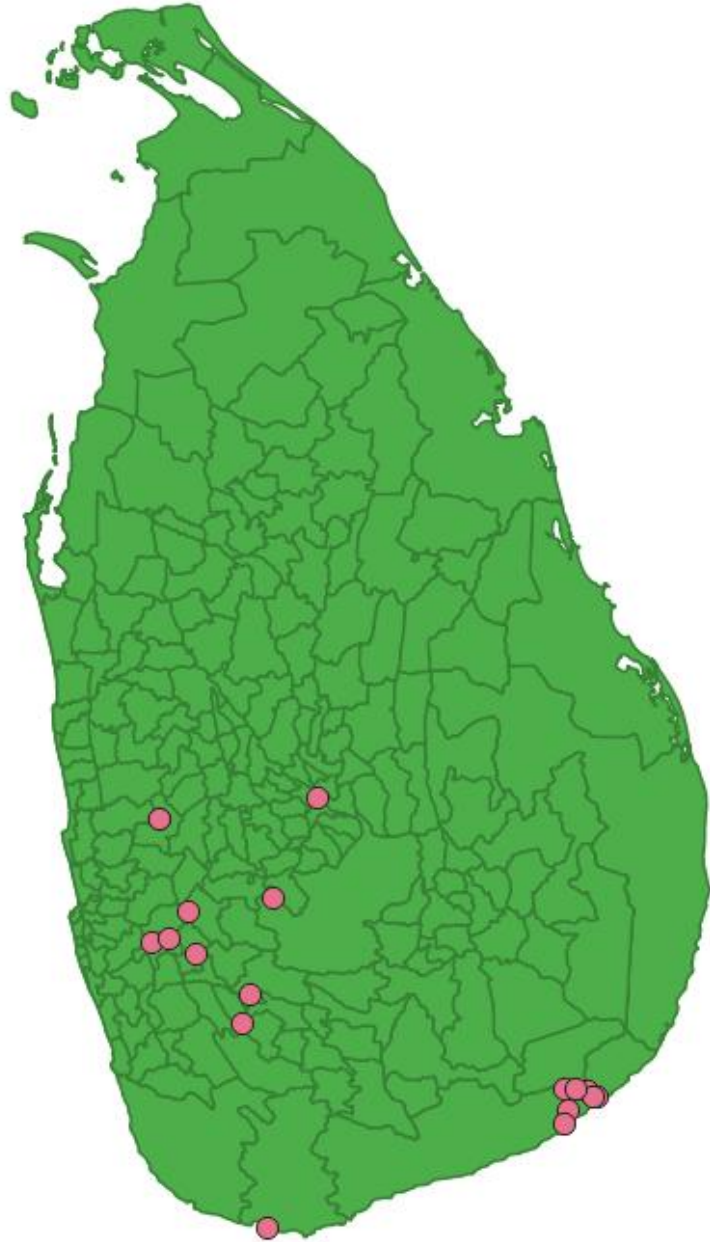

Wild boar deaths