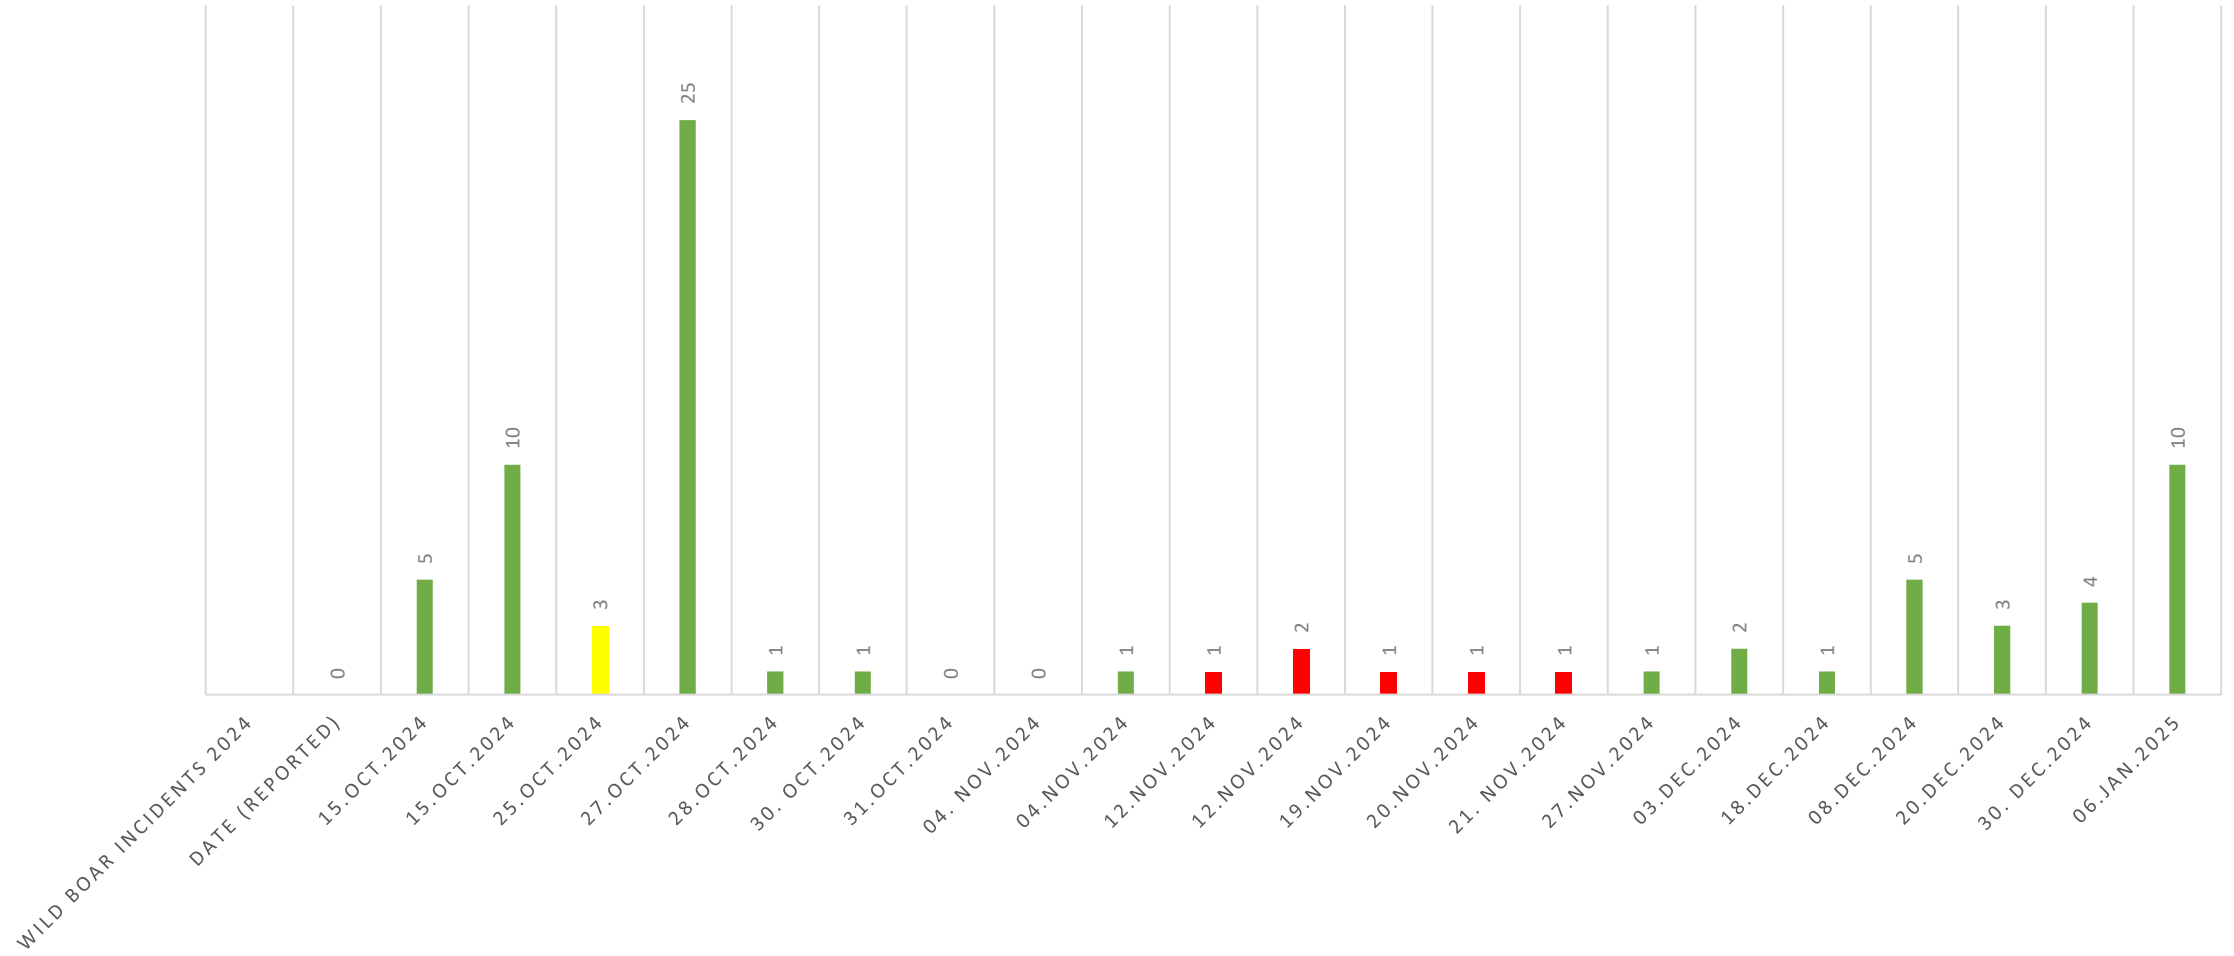

WILD BOAR DEATH'S SL