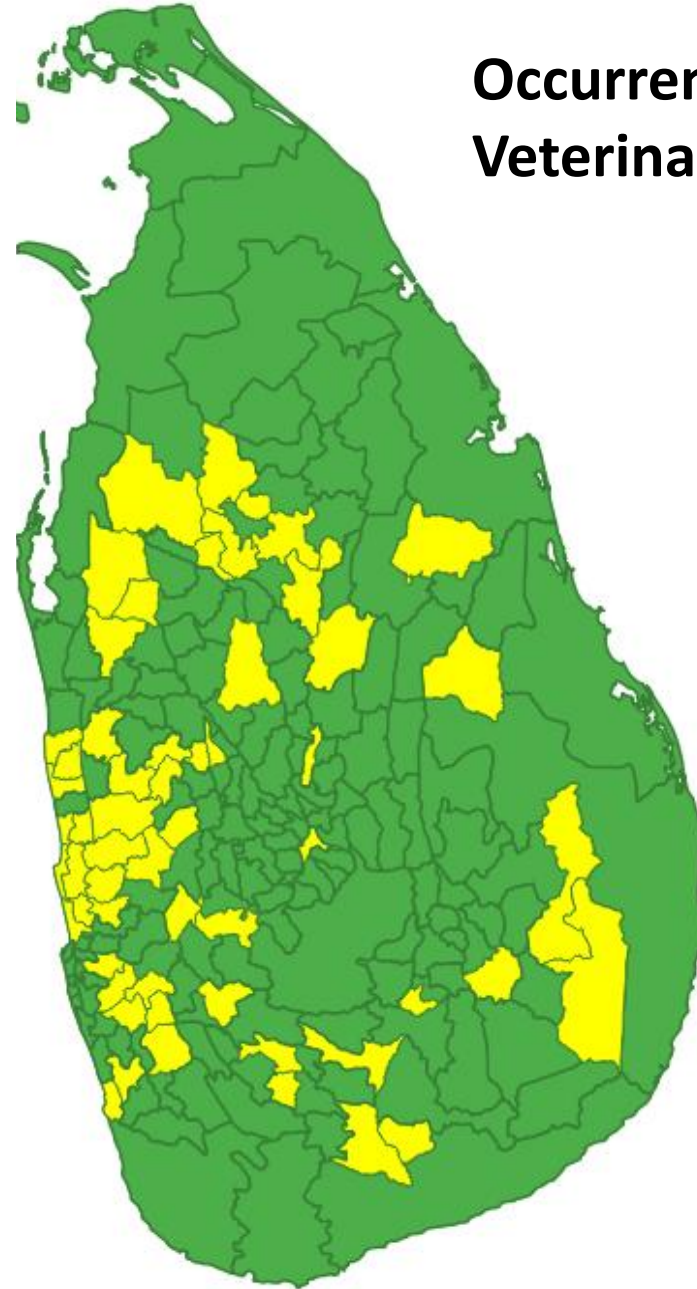

African Swine Fever out break in Sri Lanka

Tharaka Prasad BVSc MSc

Director Wildlife Health

Department of Wildlife Conservation, Sri Lanka

Switch map ▾

Search...

History of onset ASF

- Not cleared history but guess it has reported early October 2024 in western province of Sri Lanka and further spreads other areas.
- Officially **announced** its **ASF by Sri Lankan Government**, Affected 130 pig herds/farms and **Wild boars outside and inside PAs**.
- Case origin is also Unknown.??
- First **Wild** case reported in UVA region (Yala NP) on **15 October 2024**
- Majority of the Wild samples sending as long bones.
- Reported as **+Ve** for both PRRS and ASF by a **Realtime PCR**.@ VRI Kandy through VIC Monaragala.

Type to locate (Ctrl+K)

Coordinate 83.241,6.788 Scale 1:3502917 Magnifier 100% Rotation 0.0° Render EPSG:4326

Wilpattu National Park

Yala national Park

Wilpathu National Park

Western Province

Yala National Park

Wild boar deaths

Occurrence in Veterinary rangers

Yala National Park block 1

Continued Monitoring.
70 Sq.km

Bordering by
Sea, River