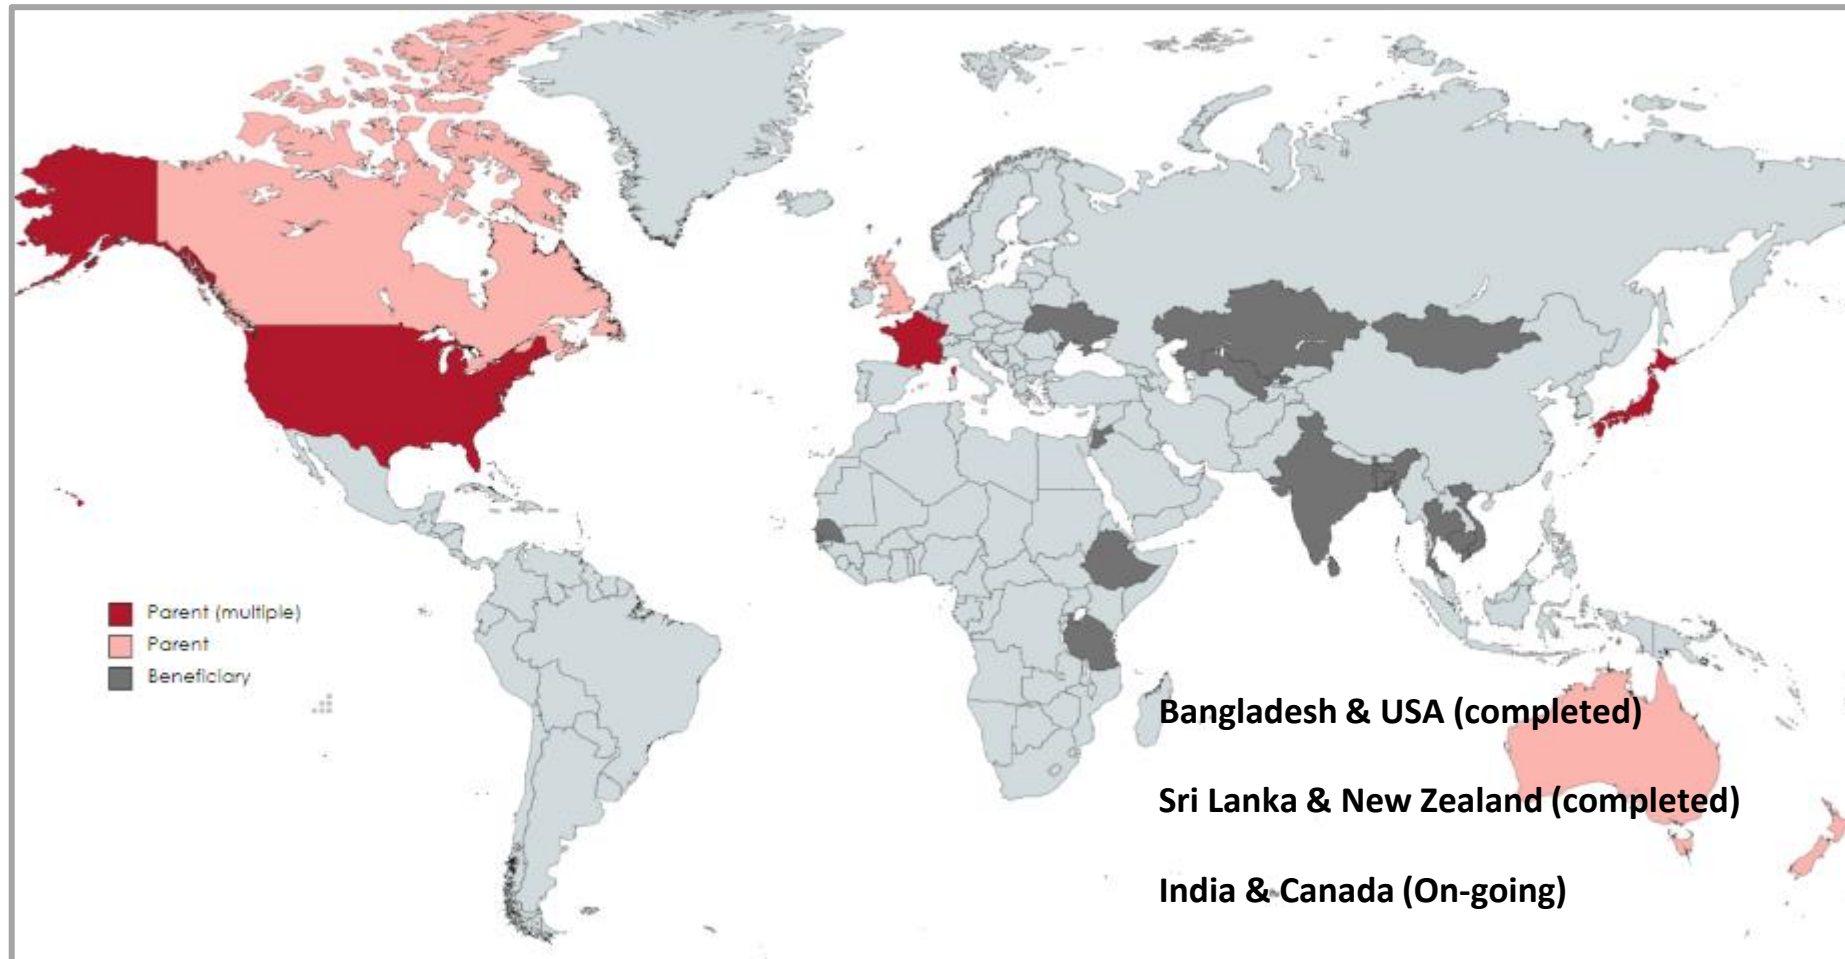

14 Total: 12 completed and 2 ongoing
1 dossier under review