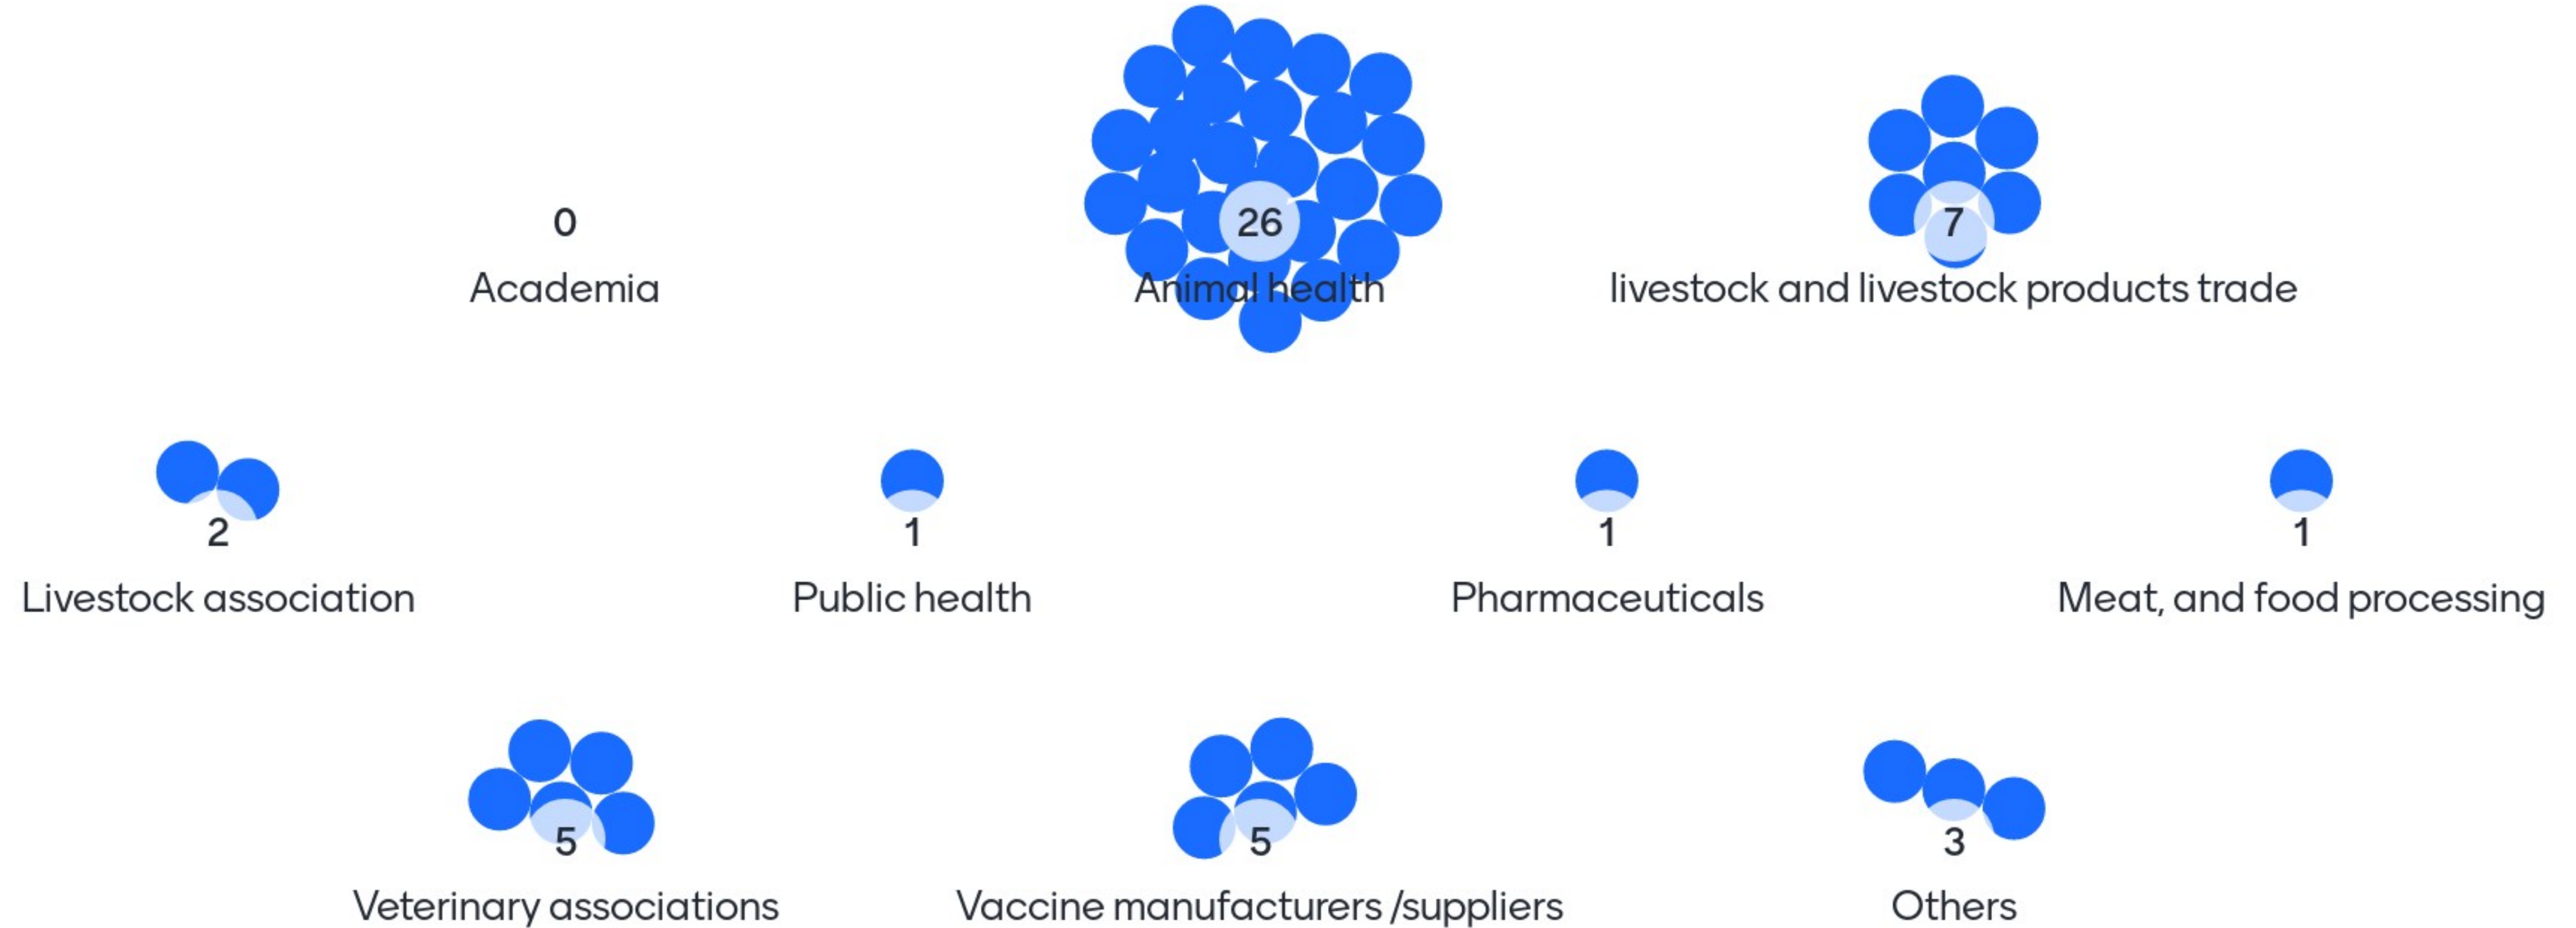

In which country are you in now ?

Indonesia

Indonesia

Lao pdr

Myanmar

Dr. Myint Han, Deputy Director from LBVD Myanmar. I am now currently head of FMD Vaccine Production Laboratory.

Livestock trading

public health

animal health

Myanmar

In which country are you in now ?

others

Livestock and livestock products trade

Animal health

China

Animal Health

Livestock and livestock product trade

China

China

yes, very much

What type of sector do you work for ?

Do you think Public and Private Sector Partnership is important to improve animal health and safer trade ?