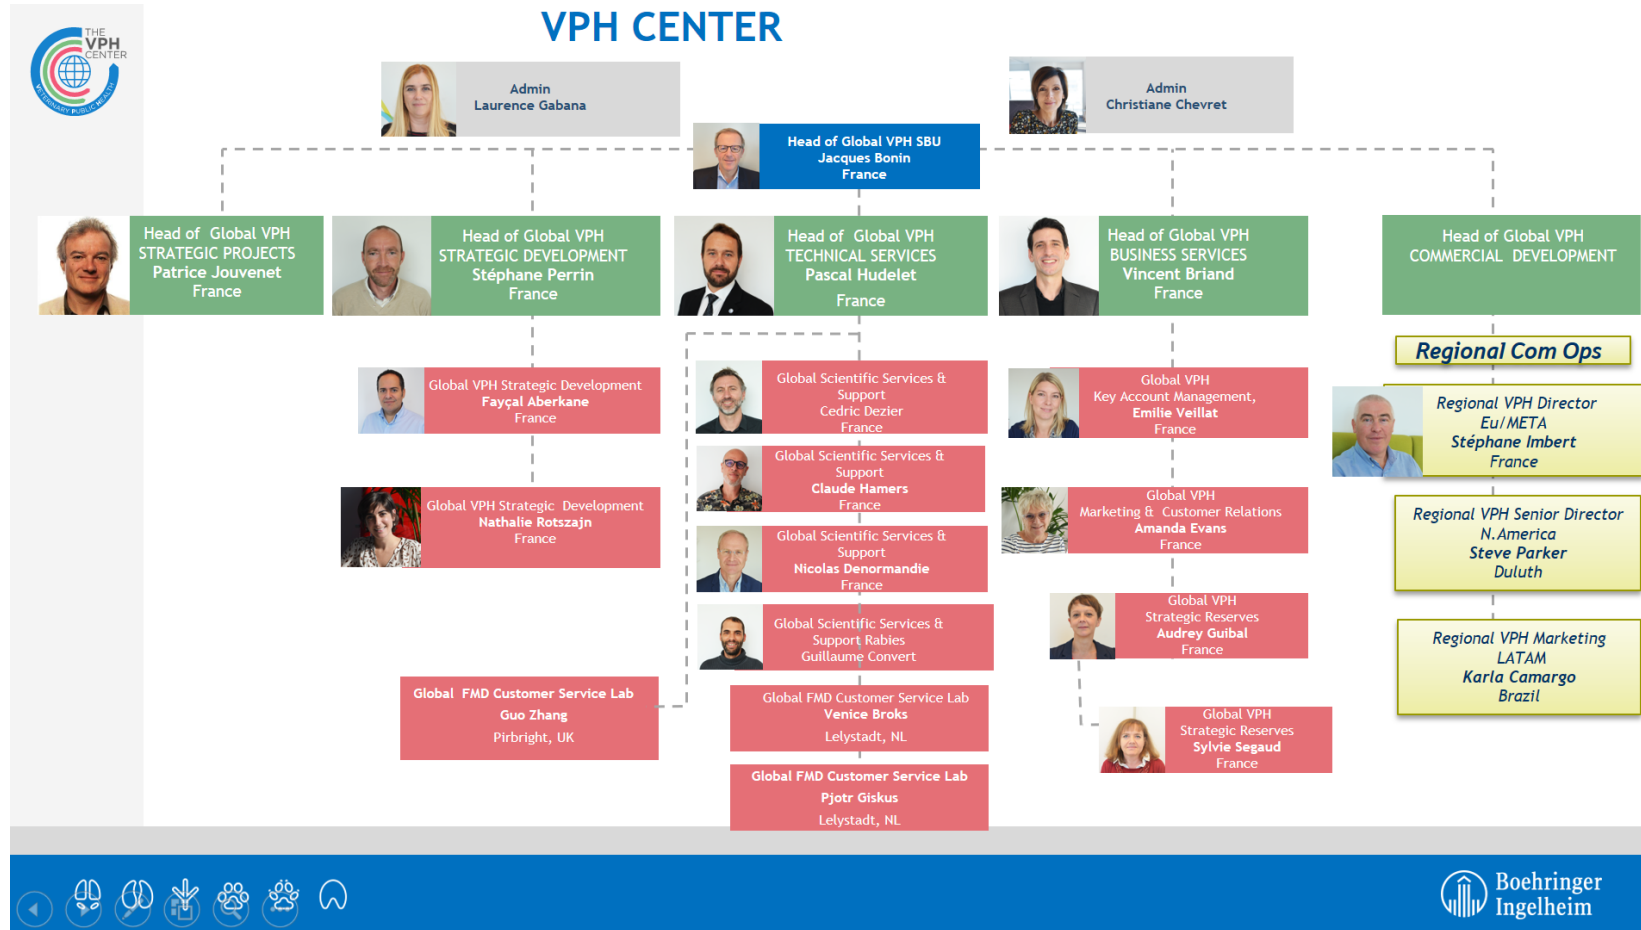

A French team...

FMD control is complex

Doubling Supply

ขอบคุณครับ

Thank you!